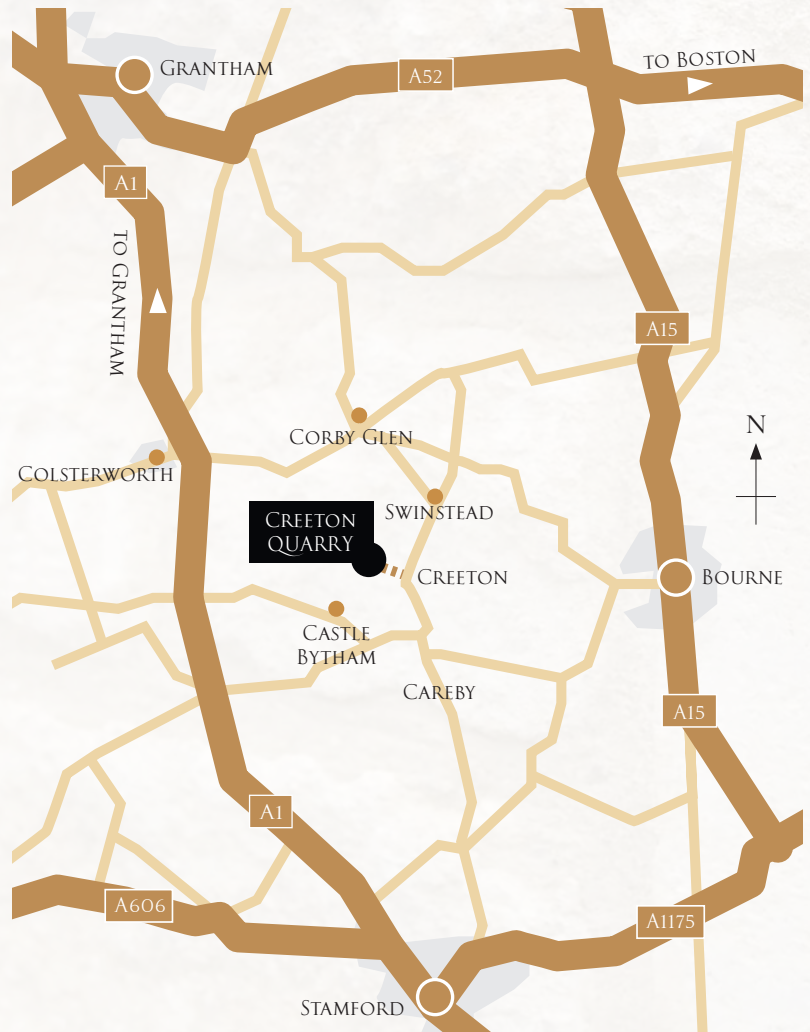

HOW TO FIND US

Creeton Quarry
Counthorpe
Grantham NG33 4QG

What3words: ///loopholes.noun.saved

Opening Hours:

7am – 5pm, Monday to Friday

Tel: 01780 410 202

Please do not use our postcodes in your sat nav as they will not take you to the correct location. Use What3words.

DIRECTIONS:

From the A1, leave at the Colsterworth junction and head on the A151 to Corby Glen. Take the B1176 to Swinstead and Counthorpe.

On leaving the quarry please turn left only. Due to local traffic restrictions lorries are not allowed to turn right.