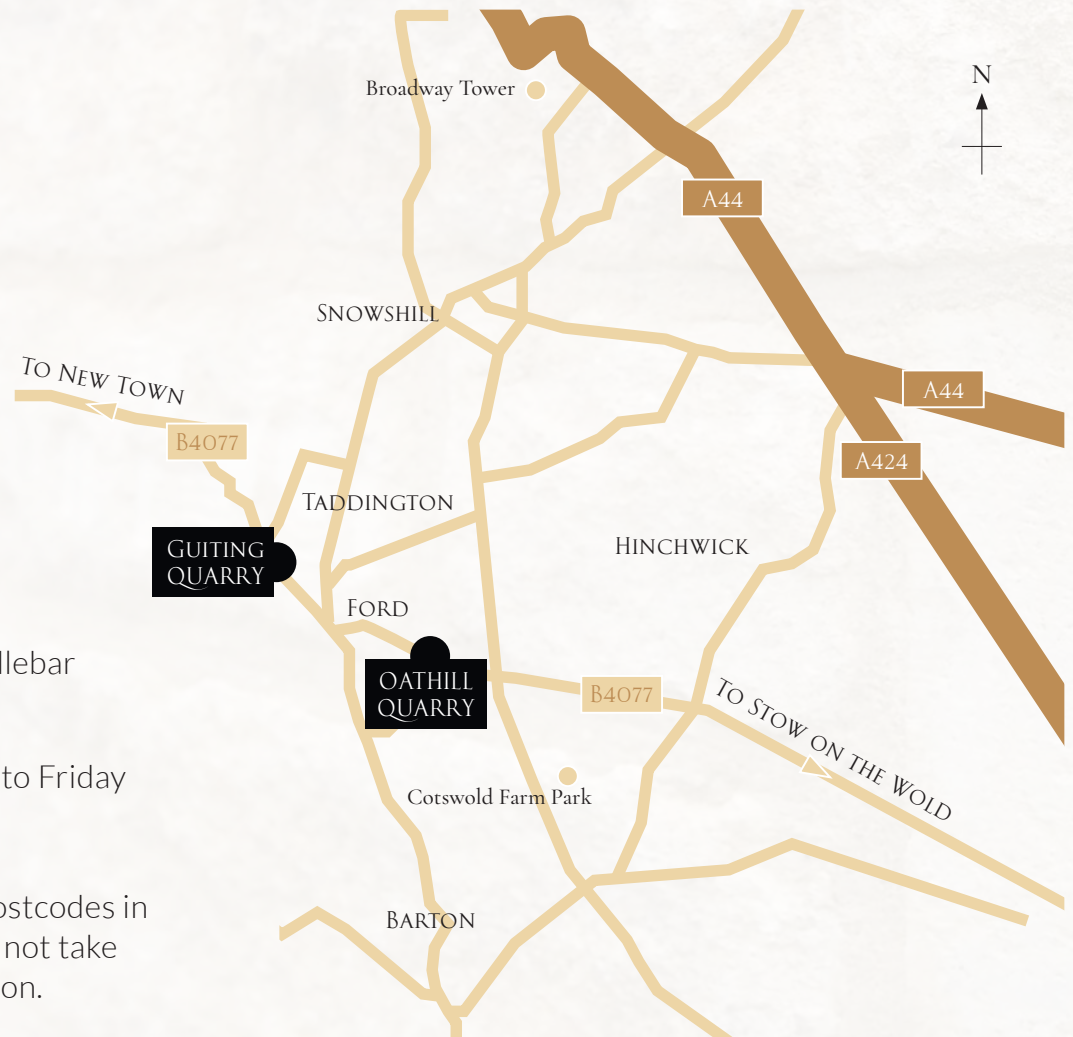

HOW TO FIND US

Oathil Quarry
Temple Guiting
Cheltenham
Gloucestershire
GL54 5SG

What3words:

[///oureach.branch.handlebar](https://www.what3words.com/oureach.branch.handlebar)

Opening Hours:

7am – 4.30pm, Monday to Friday

Tel: 01451 850 940

Please do not use our postcodes in your sat nav as they will not take you to the correct location. Use What3words.

DIRECTIONS:

Oathill Quarry is on the B4077 between Stow-on-the-Wold and New Town.